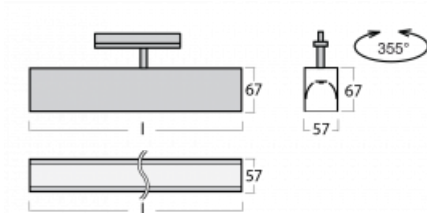

## Technical drawing

Type of installation	3 circuit track
Light distribution	Direct
Luminaire shape	Linear
Colour of the luminaires	Silver
Material	Aluminium
Lifetime	L90/B50 50 000 hours
Warranty	60 months
Description of luminaires	Luminaire 3 circuit track
Dimensions	1408 mm × 57 mm × 67 mm
Light source	LED MODUL
Type of optical system	Opal diffuser
Luminous flux	2540 lm ± 10 %
Colour Temperature	3000 K warm white
Luminous efficacy	127 lm/W
MacAdam Light source	2
Colour rendering index	80
UGR max. X=4H Y=8H, ρ=70,50,20	24.2