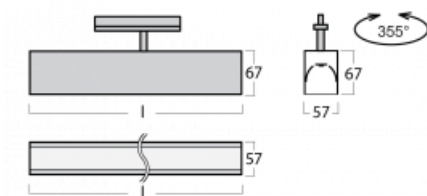

## Technical drawing

Type of installation	3 circuit track
Light distribution	Direct
Luminaire shape	Linear
Colour of the luminaires	Black
Material	Aluminium
Lifetime	L90/B50 50 000 hours
Warranty	5 years
Description of luminaires	Luminaire 3 circuit track
Dimensions	1408 mm × 57 mm × 67 mm
Light source	LED MODUL
Type of optical system	Opal diffuser
Luminous flux*	2540 lm
Colour Temperature	3000 K warm white
Luminous efficacy	127 lm/W
MacAdam Light source	2
Colour rendering index	80
UGR max. X=4H Y=8H, ρ=70,50,20	24.2