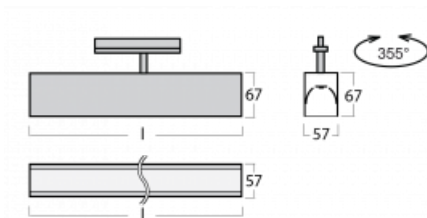

Technical drawing

| | |
|--|---------------------------|
| Type of installation | 3 circuit track |
| Light distribution | Direct |
| Luminaire shape | Linear |
| Colour of the luminaires | White |
| Material | Aluminium |
| Lifetime | L90/B50 50 000 hours |
| Warranty | 5 years |
| Description of luminaires | Luminaire 3 circuit track |
| Dimensions | 1408 mm × 57 mm × 67 mm |
| Weight | 3.7 kg |
| Light source | LED MODUL |
| Type of optical system | Opal diffuser |
| Luminous flux* | 2670 lm |
| Colour Temperature | 4000 K cool white |
| Luminous efficacy | 134 lm/W |
| MacAdam Light source | 2 |
| Colour rendering index | 80 |
| UGR max. X=4H Y=8H, $\rho=70,50,20$ | 24.4 |