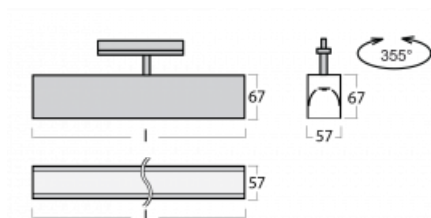

## Technical drawing

Type of installation	3 circuit track
Light distribution	Direct
Luminaire shape	Linear
Colour of the luminaires	Silver
Material	Aluminium
Lifetime	L90/B50 50 000 hours
Warranty	60 months
Description of luminaires	Luminaire 3 circuit track
Dimensions	1408 mm × 57 mm × 67 mm
Weight	3.7 kg
Light source	LED MODUL
Type of optical system	Opal diffuser
Luminous flux	2670 lm ± 10 %
Colour Temperature	4000 K cool white
Luminous efficacy	134 lm/W
MacAdam Light source	2
Colour rendering index	80
UGR max. X=4H Y=8H, $\rho=70,50,20$	24.4