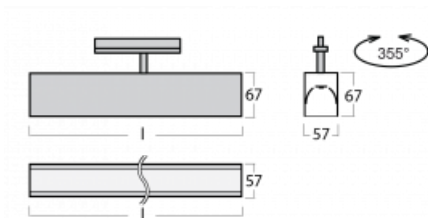

## Technical drawing

Type of installation	3 circuit track
Light distribution	Direct
Luminaire shape	Linear
Colour of the luminaires	Silver
Material	Aluminium
Lifetime	L90/B50 50 000 hours
Warranty	5 years
Description of luminaires	Luminaire 3 circuit track
Dimensions	1408 mm × 57 mm × 67 mm
Weight	3.7 kg
Light source	LED MODUL
Type of optical system	Opal diffuser
Luminous flux*	2670 lm
Colour Temperature	4000 K cool white
Luminous efficacy	134 lm/W
MacAdam Light source	2
Colour rendering index	80
UGR max. X=4H Y=8H, $\rho=70,50,20$	24.4