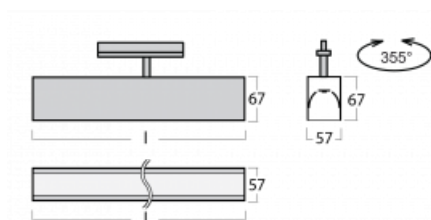

Technical drawing

Type of installation	3 circuit track
Light distribution	Direct
Luminaire shape	Linear
Colour of the luminaires	Black
Material	Aluminium
Lifetime	L90/B50 50 000 hours
Warranty	60 months
Description of luminaires	Luminaire 3 circuit track
Dimensions	1408 mm × 57 mm × 67 mm
Weight	3.7 kg
Light source	LED MODUL
Type of optical system	Opal diffuser
Luminous flux	2670 lm ± 10 %
Colour Temperature	4000 K cool white
Luminous efficacy	134 lm/W
MacAdam Light source	2
Colour rendering index	80
UGR max. X=4H Y=8H, $\rho=70,50,20$	24.4