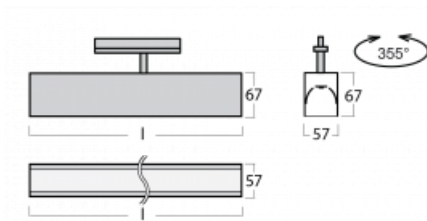

## Technical drawing

Type of installation	3 circuit track
Light distribution	Direct
Luminaire shape	Linear
Colour of the luminaires	Black
Material	Aluminium
Lifetime	L90/B50 50 000 hours
Warranty	5 years
Description of luminaires	Luminaire 3 circuit track
Dimensions	1408 mm × 57 mm × 67 mm
Weight	3.7 kg
Light source	LED MODUL
Type of optical system	Opal diffuser
Luminous flux*	2670 lm
Colour Temperature	4000 K cool white
Luminous efficacy	134 lm/W
MacAdam Light source	2
Colour rendering index	80
UGR max. X=4H Y=8H, $\rho=70,50,20$	24.4