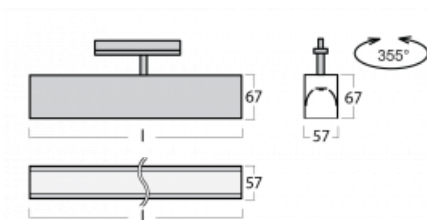

## Technical drawing

Type of installation	3 circuit track
Light distribution	Direct
Luminaire shape	Linear
Colour of the luminaires	White
Material	Aluminium
Lifetime	L90/B50 50 000 hours
Warranty	5 years
Description of luminaires	Luminaire 3 circuit track
Dimensions	1408 mm × 57 mm × 67 mm
Light source	LED MODUL
Type of optical system	Opal diffuser
Luminous flux*	2540 lm
Colour Temperature	3000 K warm white
Luminous efficacy	127 lm/W
MacAdam Light source	2
Colour rendering index	80
UGR max. X=4H Y=8H, ρ=70,50,20	24.2