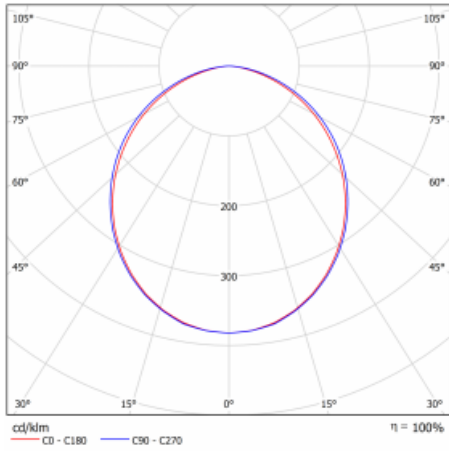

Curve

Luminaire power input 20 W ± 10 %

Connection of the luminaires DALI dimmable

Electrical voltage 220-240V

Frequency 50/60Hz

☐ CE IP 40