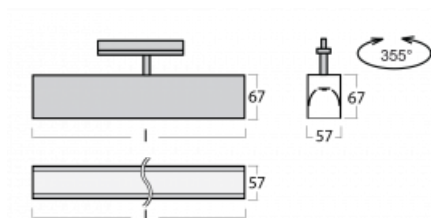

Technical drawing

Type of installation	3 circuit track
Light distribution	Direct
Luminaire shape	Linear
Colour of the luminaires	White
Material	Aluminium
Lifetime	L90/B50 50 000 hours
Warranty	60 months
Description of luminaires	Luminaire 3 circuit track
Dimensions	1408 mm × 57 mm × 67 mm
Light source	LED MODUL