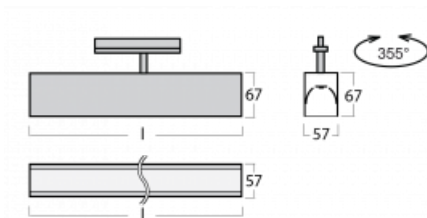

Luminaire

Lina60-T

04-600K-20GGE/840, W

The Lina60-T luminaires are based on the concept of Lina60 luminaires. In this case, however, the luminaires are installed in three-circuit tracks. These luminaires are suitable for supplementing accent lighting provided by other luminaires from our product range, for example Vali80-T. With its diffused light, Lina60-T helps to balance the lighting in the room by illuminating the communication zones, especially in the sales areas. The luminaires feature a support adapter in which the luminaire can be rotated along the Z axis thus modifying the arrangement of the system and also partially direct the light in a given space.

Technical drawing

Type of installation	3 circuit track
Light distribution	Direct
Luminaire shape	Linear
Colour of the luminaires	White
Material	Aluminium
Lifetime	L90/B50 50 000 hours
Warranty	5 years
Description of luminaires	Luminaire 3 circuit track
Dimensions	1127 mm × 57 mm × 67 mm
Weight	3.3 kg
Light source	LED MODUL
Type of optical system	Opal diffuser
Luminous flux*	3270 lm
Colour Temperature	4000 K cool white
Luminous efficacy	132 lm/W
MacAdam Light source	2
Colour rendering index	80
UGR max. X=4H Y=8H, $\rho=70,50,20$	26.6