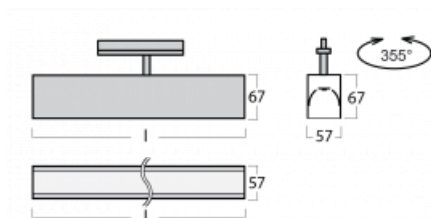

Luminaire

Lina60-T

04-600K-20GGE/840, W

The Lina60-T luminaires are based on the concept of Lina60 luminaires. In this case, however, the luminaires are installed in three-circuit tracks. These luminaires are suitable for supplementing accent lighting provided by other luminaires from our product range, for example Vali80-T. With its diffused light, Lina60-T helps to balance the lighting in the room by illuminating the communication zones, especially in the sales areas. The luminaires feature a support adapter in which the luminaire can be rotated along the Z axis thus modifying the arrangement of the system and also partially direct the light in a given space.

Technical drawing

Type of installation	3 circuit track
Light distribution	Direct
Luminaire shape	Linear
Colour of the luminaires	White
Material	Aluminium
Lifetime	L90/B50 50 000 hours
Warranty	60 months
Description of luminaires	Luminaire 3 circuit track
Dimensions	1127 mm × 57 mm × 67 mm
Weight	3.3 kg
Light source	LED MODUL
Type of optical system	Opal diffuser
Luminous flux	3270 lm ± 10 %
Colour Temperature	4000 K cool white
Luminous efficacy	132 lm/W
MacAdam Light source	2
Colour rendering index	80
UGR max. X=4H Y=8H, $\rho=70,50,20$	26.6