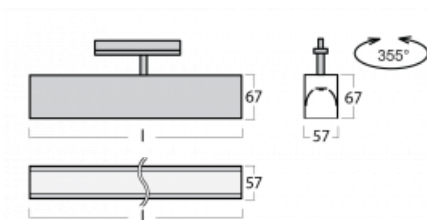

Luminaire

Lina60-T

04-600K-20GGE/840, S

The Lina60-T luminaires are based on the concept of Lina60 luminaires. In this case, however, the luminaires are installed in three-circuit tracks. These luminaires are suitable for supplementing accent lighting provided by other luminaires from our product range, for example Vali80-T. With its diffused light, Lina60-T helps to balance the lighting in the room by illuminating the communication zones, especially in the sales areas. The luminaires feature a support adapter in which the luminaire can be rotated along the Z axis thus modifying the arrangement of the system and also partially direct the light in a given space.

Technical drawing

Type of installation	3 circuit track
Light distribution	Direct
Luminaire shape	Linear
Colour of the luminaires	Silver
Material	Aluminium
Lifetime	L90/B50 50 000 hours
Warranty	60 months
Description of luminaires	Luminaire 3 circuit track
Dimensions	1127 mm × 57 mm × 67 mm
Weight	3.3 kg
Light source	LED MODUL
Type of optical system	Opal diffuser
Luminous flux	3270 lm ± 10 %
Colour Temperature	4000 K cool white
Luminous efficacy	132 lm/W
MacAdam Light source	2
Colour rendering index	80
UGR max. X=4H Y=8H, $\rho=70,50,20$	26.6