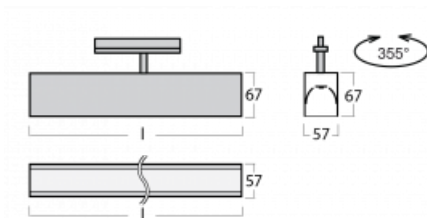

Luminaire

Lina60-T

04-600K-20GGE/840, S

The Lina60-T luminaires are based on the concept of Lina60 luminaires. In this case, however, the luminaires are installed in three-circuit tracks. These luminaires are suitable for supplementing accent lighting provided by other luminaires from our product range, for example Vali80-T. With its diffused light, Lina60-T helps to balance the lighting in the room by illuminating the communication zones, especially in the sales areas. The luminaires feature a support adapter in which the luminaire can be rotated along the Z axis thus modifying the arrangement of the system and also partially direct the light in a given space.

Technical drawing

Type of installation	3 circuit track
Light distribution	Direct
Luminaire shape	Linear
Colour of the luminaires	Silver
Material	Aluminium
Lifetime	L90/B50 50 000 hours
Warranty	5 years
Description of luminaires	Luminaire 3 circuit track
Dimensions	1127 mm × 57 mm × 67 mm
Weight	3.3 kg
Light source	LED MODUL
Type of optical system	Opal diffuser
Luminous flux*	3270 lm
Colour Temperature	4000 K cool white
Luminous efficacy	132 lm/W
MacAdam Light source	2
Colour rendering index	80
UGR max. X=4H Y=8H, $\rho=70,50,20$	26.6