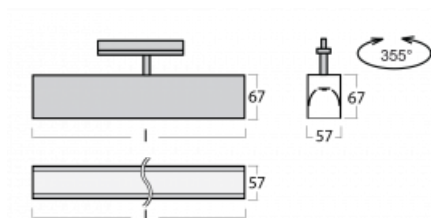

Luminaire

Lina60-T

04-600K-20GGE/830, W

The Lina60-T luminaires are based on the concept of Lina60 luminaires. In this case, however, the luminaires are installed in three-circuit tracks. These luminaires are suitable for supplementing accent lighting provided by other luminaires from our product range, for example Vali80-T. With its diffused light, Lina60-T helps to balance the lighting in the room by illuminating the communication zones, especially in the sales areas. The luminaires feature a support adapter in which the luminaire can be rotated along the Z axis thus modifying the arrangement of the system and also partially direct the light in a given space.

Technical drawing

Type of installation	3 circuit track
Light distribution	Direct
Luminaire shape	Linear
Colour of the luminaires	White
Material	Aluminium
Lifetime	L90/B50 50 000 hours
Warranty	60 months
Description of luminaires	Luminaire 3 circuit track
Dimensions	1127 mm × 57 mm × 67 mm
Weight	3.2 kg
Light source	LED MODUL
Type of optical system	Opal diffuser
Luminous flux	3110 lm ± 10 %
Colour Temperature	3000 K warm white
Luminous efficacy	125 lm/W
MacAdam Light source	2
Colour rendering index	80
UGR max. X=4H Y=8H, $\rho=70,50,20$	26.4