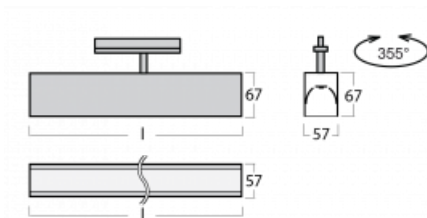

Luminaire

Lina60-T

04-600K-20GGE/830, S

The Lina60-T luminaires are based on the concept of Lina60 luminaires. In this case, however, the luminaires are installed in three-circuit tracks. These luminaires are suitable for supplementing accent lighting provided by other luminaires from our product range, for example Vali80-T. With its diffused light, Lina60-T helps to balance the lighting in the room by illuminating the communication zones, especially in the sales areas. The luminaires feature a support adapter in which the luminaire can be rotated along the Z axis thus modifying the arrangement of the system and also partially direct the light in a given space.

Technical drawing

Type of installation	3 circuit track
Light distribution	Direct
Luminaire shape	Linear
Colour of the luminaires	Silver
Material	Aluminium
Lifetime	L90/B50 50 000 hours
Warranty	5 years
Description of luminaires	Luminaire 3 circuit track
Dimensions	1127 mm × 57 mm × 67 mm
Weight	3.2 kg
Light source	LED MODUL
Type of optical system	Opal diffuser
Luminous flux*	3110 lm
Colour Temperature	3000 K warm white
Luminous efficacy	125 lm/W
MacAdam Light source	2
Colour rendering index	80
UGR max. X=4H Y=8H, $\rho=70,50,20$	26.4