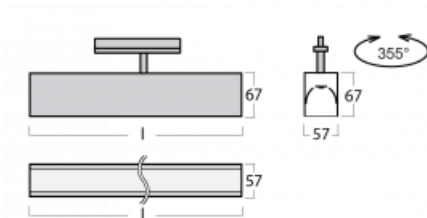

Luminaire

Lina60-T

04-600K-20GGE/830, S

The Lina60-T luminaires are based on the concept of Lina60 luminaires. In this case, however, the luminaires are installed in three-circuit tracks. These luminaires are suitable for supplementing accent lighting provided by other luminaires from our product range, for example Vali80-T. With its diffused light, Lina60-T helps to balance the lighting in the room by illuminating the communication zones, especially in the sales areas. The luminaires feature a support adapter in which the luminaire can be rotated along the Z axis thus modifying the arrangement of the system and also partially direct the light in a given space.

Technical drawing

Type of installation	3 circuit track
Light distribution	Direct
Luminaire shape	Linear
Colour of the luminaires	Silver
Material	Aluminium
Lifetime	L90/B50 50 000 hours
Warranty	60 months
Description of luminaires	Luminaire 3 circuit track
Dimensions	1127 mm × 57 mm × 67 mm
Weight	3.2 kg
Light source	LED MODUL
Type of optical system	Opal diffuser
Luminous flux	3110 lm ± 10 %
Colour Temperature	3000 K warm white
Luminous efficacy	125 lm/W
MacAdam Light source	2
Colour rendering index	80
UGR max. X=4H Y=8H, $\rho=70,50,20$	26.4