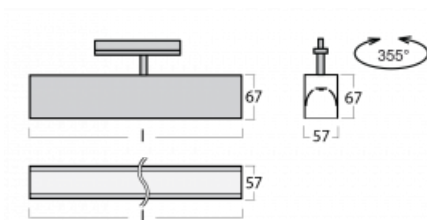

Luminaire

Lina60-T

04-600K-20GGD/840, W

The Lina60-T luminaires are based on the concept of Lina60 luminaires. In this case, however, the luminaires are installed in three-circuit tracks. These luminaires are suitable for supplementing accent lighting provided by other luminaires from our product range, for example Vali80-T. With its diffused light, Lina60-T helps to balance the lighting in the room by illuminating the communication zones, especially in the sales areas. The luminaires feature a support adapter in which the luminaire can be rotated along the Z axis thus modifying the arrangement of the system and also partially direct the light in a given space.

Technical drawing

Type of installation	3 circuit track
Light distribution	Direct
Luminaire shape	Linear
Colour of the luminaires	White
Material	Aluminium
Lifetime	L90/B50 50 000 hours
Warranty	5 years
Description of luminaires	Luminaire 3 circuit track
Dimensions	1127 mm × 57 mm × 67 mm
Weight	3.2 kg
Light source	LED MODUL
Type of optical system	Opal diffuser
Luminous flux*	3270 lm
Colour Temperature	4000 K cool white
Luminous efficacy	132 lm/W
MacAdam Light source	2
Colour rendering index	80
UGR max. X=4H Y=8H, $\rho=70,50,20$	26.6