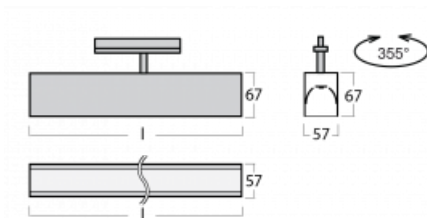

## Technical drawing

Type of installation	3 circuit track
Light distribution	Direct
Luminaire shape	Linear
Colour of the luminaires	White
Material	Aluminium
Lifetime	L90/B50 50 000 hours
Warranty	60 months
Description of luminaires	Luminaire 3 circuit track
Dimensions	1127 mm × 57 mm × 67 mm
Weight	3.2 kg
Light source	LED MODUL
Type of optical system	Opal diffuser
Luminous flux	3270 lm ± 10 %
Colour Temperature	4000 K cool white
Luminous efficacy	132 lm/W
MacAdam Light source	2
Colour rendering index	80
UGR max. X=4H Y=8H, $\rho=70,50,20$	26.6