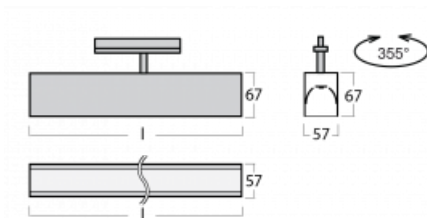

## Technical drawing

Type of installation	3 circuit track
Light distribution	Direct
Luminaire shape	Linear
Colour of the luminaires	Silver
Material	Aluminium
Lifetime	L90/B50 50 000 hours
Warranty	60 months
Description of luminaires	Luminaire 3 circuit track
Dimensions	1127 mm × 57 mm × 67 mm
Weight	3.2 kg
Light source	LED MODUL
Type of optical system	Opal diffuser
Luminous flux	3270 lm ± 10 %
Colour Temperature	4000 K cool white
Luminous efficacy	132 lm/W
MacAdam Light source	2
Colour rendering index	80
UGR max. X=4H Y=8H, $\rho=70,50,20$	26.6