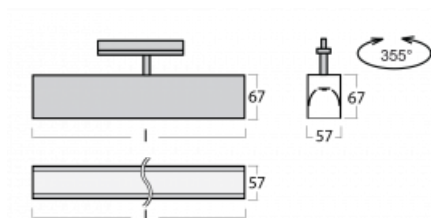

## Technical drawing

|  |                           |
|--|---------------------------|
| Type of installation                   | 3 circuit track           |
| Light distribution                     | Direct                    |
| Luminaire shape                        | Linear                    |
| Colour of the luminaires               | Black                     |
| Material                               | Aluminium                 |
| Lifetime                               | L90/B50 50 000 hours      |
| Warranty                               | 5 years                   |
| Description of luminaires              | Luminaire 3 circuit track |
| Dimensions                             | 1127 mm × 57 mm × 67 mm   |
| Weight                                 | 3.2 kg                    |
| Light source                           | LED MODUL                 |
| Type of optical system                 | Opal diffuser             |
| Luminous flux*                         | 3270 lm                   |
| Colour Temperature                     | 4000 K cool white         |
| Luminous efficacy                      | 132 lm/W                  |
| MacAdam Light source                   | 2                         |
| Colour rendering index                 | 80                        |
| UGR max. X=4H<br>Y=8H, $\rho=70,50,20$ | 26.6                      |