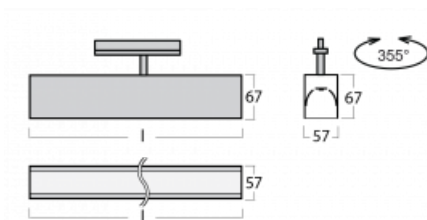

Luminaire

Lina60-T

04-600K-20GGD/830, S

The Lina60-T luminaires are based on the concept of Lina60 luminaires. In this case, however, the luminaires are installed in three-circuit tracks. These luminaires are suitable for supplementing accent lighting provided by other luminaires from our product range, for example Vali80-T. With its diffused light, Lina60-T helps to balance the lighting in the room by illuminating the communication zones, especially in the sales areas. The luminaires feature a support adapter in which the luminaire can be rotated along the Z axis thus modifying the arrangement of the system and also partially direct the light in a given space.

Technical drawing

Type of installation	3 circuit track
Light distribution	Direct
Luminaire shape	Linear
Colour of the luminaires	Silver
Material	Aluminium
Lifetime	L90/B50 50 000 hours
Warranty	5 years
Description of luminaires	Luminaire 3 circuit track
Dimensions	1127 mm × 57 mm × 67 mm
Weight	3.1 kg
Light source	LED MODUL
Type of optical system	Opal diffuser
Luminous flux*	3110 lm
Colour Temperature	3000 K warm white
Luminous efficacy	125 lm/W
MacAdam Light source	2
Colour rendering index	80
UGR max. X=4H Y=8H, $\rho=70,50,20$	26.4