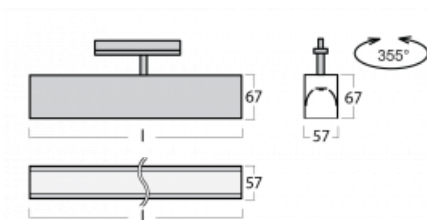

Luminaire

Lina60-T

04-600K-20GGD/830, S

The Lina60-T luminaires are based on the concept of Lina60 luminaires. In this case, however, the luminaires are installed in three-circuit tracks. These luminaires are suitable for supplementing accent lighting provided by other luminaires from our product range, for example Vali80-T. With its diffused light, Lina60-T helps to balance the lighting in the room by illuminating the communication zones, especially in the sales areas. The luminaires feature a support adapter in which the luminaire can be rotated along the Z axis thus modifying the arrangement of the system and also partially direct the light in a given space.

Technical drawing

Type of installation	3 circuit track
Light distribution	Direct
Luminaire shape	Linear
Colour of the luminaires	Silver
Material	Aluminium
Lifetime	L90/B50 50 000 hours
Warranty	60 months
Description of luminaires	Luminaire 3 circuit track
Dimensions	1127 mm × 57 mm × 67 mm
Weight	3.1 kg
Light source	LED MODUL
Type of optical system	Opal diffuser
Luminous flux	3110 lm ± 10 %
Colour Temperature	3000 K warm white
Luminous efficacy	125 lm/W
MacAdam Light source	2
Colour rendering index	80
UGR max. X=4H Y=8H, $\rho=70,50,20$	26.4