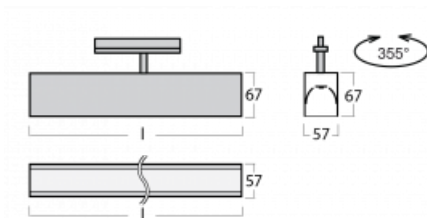

## Technical drawing

Type of installation	3 circuit track
Light distribution	Direct
Luminaire shape	Linear
Colour of the luminaires	Black
Material	Aluminium
Lifetime	L90/B50 50 000 hours
Warranty	5 years
Description of luminaires	Luminaire 3 circuit track
Dimensions	1127 mm × 57 mm × 67 mm
Weight	3.1 kg
Light source	LED MODUL
Type of optical system	Opal diffuser
Luminous flux*	3110 lm
Colour Temperature	3000 K warm white
Luminous efficacy	125 lm/W
MacAdam Light source	2
Colour rendering index	80
UGR max. X=4H Y=8H, $\rho=70,50,20$	26.4