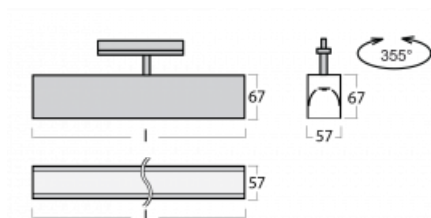

Luminaire

Lina60-T

04-600K-20GGD/830, B

The Lina60-T luminaires are based on the concept of Lina60 luminaires. In this case, however, the luminaires are installed in three-circuit tracks. These luminaires are suitable for supplementing accent lighting provided by other luminaires from our product range, for example Vali80-T. With its diffused light, Lina60-T helps to balance the lighting in the room by illuminating the communication zones, especially in the sales areas. The luminaires feature a support adapter in which the luminaire can be rotated along the Z axis thus modifying the arrangement of the system and also partially direct the light in a given space.

Technical drawing

Type of installation	3 circuit track
Light distribution	Direct
Luminaire shape	Linear
Colour of the luminaires	Black
Material	Aluminium
Lifetime	L90/B50 50 000 hours
Warranty	60 months
Description of luminaires	Luminaire 3 circuit track
Dimensions	1127 mm × 57 mm × 67 mm
Weight	3.1 kg
Light source	LED MODUL
Type of optical system	Opal diffuser
Luminous flux	3110 lm ± 10 %
Colour Temperature	3000 K warm white
Luminous efficacy	125 lm/W
MacAdam Light source	2
Colour rendering index	80
UGR max. X=4H Y=8H, $\rho=70,50,20$	26.4