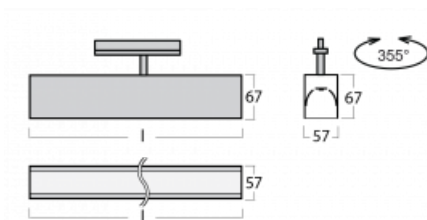

Luminaire

Lina60-T

04-600K-20GEE/840, S

The Lina60-T luminaires are based on the concept of Lina60 luminaires. In this case, however, the luminaires are installed in three-circuit tracks. These luminaires are suitable for supplementing accent lighting provided by other luminaires from our product range, for example Vali80-T. With its diffused light, Lina60-T helps to balance the lighting in the room by illuminating the communication zones, especially in the sales areas. The luminaires feature a support adapter in which the luminaire can be rotated along the Z axis thus modifying the arrangement of the system and also partially direct the light in a given space.

Technical drawing

Type of installation	3 circuit track
Light distribution	Direct
Luminaire shape	Linear
Colour of the luminaires	Silver
Material	Aluminium
Lifetime	L90/B50 50 000 hours
Warranty	60 months
Description of luminaires	Luminaire 3 circuit track
Dimensions	1127 mm × 57 mm × 67 mm
Weight	3.3 kg
Light source	LED MODUL
Type of optical system	Opal diffuser
Luminous flux	2130 lm ± 10 %
Colour Temperature	4000 K cool white
Luminous efficacy	128 lm/W
MacAdam Light source	2
Colour rendering index	80
UGR max. X=4H Y=8H, $\rho=70,50,20$	25.1