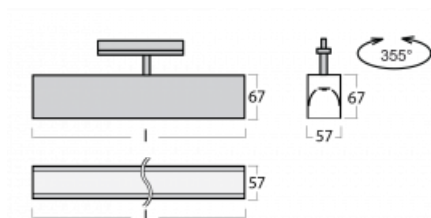

Luminaire

Lina60-T

04-600K-20GEE/840, B

The Lina60-T luminaires are based on the concept of Lina60 luminaires. In this case, however, the luminaires are installed in three-circuit tracks. These luminaires are suitable for supplementing accent lighting provided by other luminaires from our product range, for example Vali80-T. With its diffused light, Lina60-T helps to balance the lighting in the room by illuminating the communication zones, especially in the sales areas. The luminaires feature a support adapter in which the luminaire can be rotated along the Z axis thus modifying the arrangement of the system and also partially direct the light in a given space.

Technical drawing

Type of installation	3 circuit track
Light distribution	Direct
Luminaire shape	Linear
Colour of the luminaires	Black
Material	Aluminium
Lifetime	L90/B50 50 000 hours
Warranty	60 months
Description of luminaires	Luminaire 3 circuit track
Dimensions	1127 mm × 57 mm × 67 mm
Weight	3.3 kg
Light source	LED MODUL
Type of optical system	Opal diffuser
Luminous flux	2130 lm ± 10 %
Colour Temperature	4000 K cool white
Luminous efficacy	128 lm/W
MacAdam Light source	2
Colour rendering index	80
UGR max. X=4H Y=8H, $\rho=70,50,20$	25.1