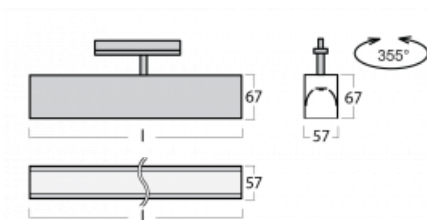

Luminaire

Lina60-T

04-600K-20GEE/830, W

The Lina60-T luminaires are based on the concept of Lina60 luminaires. In this case, however, the luminaires are installed in three-circuit tracks. These luminaires are suitable for supplementing accent lighting provided by other luminaires from our product range, for example Vali80-T. With its diffused light, Lina60-T helps to balance the lighting in the room by illuminating the communication zones, especially in the sales areas. The luminaires feature a support adapter in which the luminaire can be rotated along the Z axis thus modifying the arrangement of the system and also partially direct the light in a given space.

Technical drawing

Type of installation	3 circuit track
Light distribution	Direct
Luminaire shape	Linear
Colour of the luminaires	White
Material	Aluminium
Lifetime	L90/B50 50 000 hours
Warranty	5 years
Description of luminaires	Luminaire 3 circuit track
Dimensions	1127 mm × 57 mm × 67 mm
Light source	LED MODUL
Type of optical system	Opal diffuser
Luminous flux*	2030 lm
Colour Temperature	3000 K warm white
Luminous efficacy	122 lm/W
MacAdam Light source	2
Colour rendering index	80
UGR max. X=4H Y=8H, ρ=70,50,20	24.9