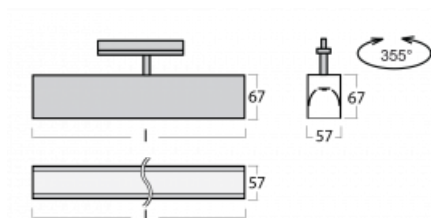

Luminaire

Lina60-T

04-600K-20GEE/830, S

The Lina60-T luminaires are based on the concept of Lina60 luminaires. In this case, however, the luminaires are installed in three-circuit tracks. These luminaires are suitable for supplementing accent lighting provided by other luminaires from our product range, for example Vali80-T. With its diffused light, Lina60-T helps to balance the lighting in the room by illuminating the communication zones, especially in the sales areas. The luminaires feature a support adapter in which the luminaire can be rotated along the Z axis thus modifying the arrangement of the system and also partially direct the light in a given space.

Technical drawing

Type of installation	3 circuit track
Light distribution	Direct
Luminaire shape	Linear
Colour of the luminaires	Silver
Material	Aluminium
Lifetime	L90/B50 50 000 hours
Warranty	5 years
Description of luminaires	Luminaire 3 circuit track
Dimensions	1127 mm × 57 mm × 67 mm
Light source	LED MODUL
Type of optical system	Opal diffuser
Luminous flux*	2030 lm
Colour Temperature	3000 K warm white
Luminous efficacy	122 lm/W
MacAdam Light source	2
Colour rendering index	80
UGR max. X=4H Y=8H, ρ=70,50,20	24.9