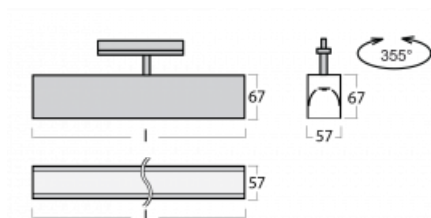

Luminaire

Lina60-T

04-600K-20GEE/830, B

The Lina60-T luminaires are based on the concept of Lina60 luminaires. In this case, however, the luminaires are installed in three-circuit tracks. These luminaires are suitable for supplementing accent lighting provided by other luminaires from our product range, for example Vali80-T. With its diffused light, Lina60-T helps to balance the lighting in the room by illuminating the communication zones, especially in the sales areas. The luminaires feature a support adapter in which the luminaire can be rotated along the Z axis thus modifying the arrangement of the system and also partially direct the light in a given space.

Technical drawing

Type of installation	3 circuit track
Light distribution	Direct
Luminaire shape	Linear
Colour of the luminaires	Black
Material	Aluminium
Lifetime	L90/B50 50 000 hours
Warranty	60 months
Description of luminaires	Luminaire 3 circuit track
Dimensions	1127 mm × 57 mm × 67 mm
Light source	LED MODUL
Type of optical system	Opal diffuser
Luminous flux	2030 lm ± 10 %
Colour Temperature	3000 K warm white
Luminous efficacy	122 lm/W
MacAdam Light source	2
Colour rendering index	80
UGR max. X=4H Y=8H, ρ=70,50,20	24.9