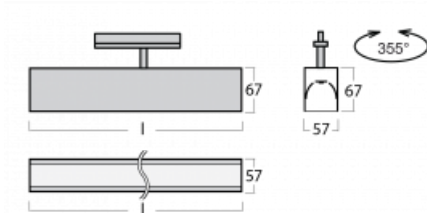

Luminaire

Lina60-T

04-600K-20GED/840, W

The Lina60-T luminaires are based on the concept of Lina60 luminaires. In this case, however, the luminaires are installed in three-circuit tracks. These luminaires are suitable for supplementing accent lighting provided by other luminaires from our product range, for example Vali80-T. With its diffused light, Lina60-T helps to balance the lighting in the room by illuminating the communication zones, especially in the sales areas. The luminaires feature a support adapter in which the luminaire can be rotated along the Z axis thus modifying the arrangement of the system and also partially direct the light in a given space.

Technical drawing

Type of installation	3 circuit track
Light distribution	Direct
Luminaire shape	Linear
Colour of the luminaires	White
Material	Aluminium
Lifetime	L90/B50 50 000 hours
Warranty	5 years
Description of luminaires	Luminaire 3 circuit track
Dimensions	1127 mm × 57 mm × 67 mm
Light source	LED MODUL
Type of optical system	Opal diffuser
Luminous flux*	2130 lm
Colour Temperature	4000 K cool white
Luminous efficacy	128 lm/W
MacAdam Light source	2
Colour rendering index	80
UGR max. X=4H Y=8H, ρ=70,50,20	25.1