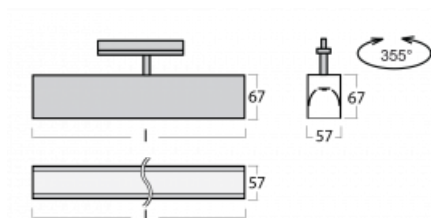

Luminaire

Lina60-T

04-600K-20GED/840, B

The Lina60-T luminaires are based on the concept of Lina60 luminaires. In this case, however, the luminaires are installed in three-circuit tracks. These luminaires are suitable for supplementing accent lighting provided by other luminaires from our product range, for example Vali80-T. With its diffused light, Lina60-T helps to balance the lighting in the room by illuminating the communication zones, especially in the sales areas. The luminaires feature a support adapter in which the luminaire can be rotated along the Z axis thus modifying the arrangement of the system and also partially direct the light in a given space.

Technical drawing

Type of installation	3 circuit track
Light distribution	Direct
Luminaire shape	Linear
Colour of the luminaires	Black
Material	Aluminium
Lifetime	L90/B50 50 000 hours
Warranty	60 months
Description of luminaires	Luminaire 3 circuit track
Dimensions	1127 mm × 57 mm × 67 mm
Light source	LED MODUL
Type of optical system	Opal diffuser
Luminous flux	2130 lm ± 10 %
Colour Temperature	4000 K cool white
Luminous efficacy	128 lm/W
MacAdam Light source	2
Colour rendering index	80
UGR max. X=4H Y=8H, ρ=70,50,20	25.1