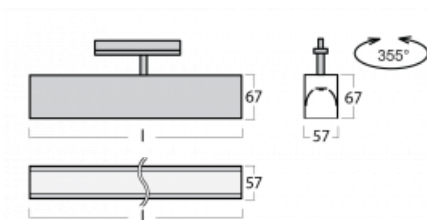

Luminaire

Lina60-T

04-600K-20GED/830, W

The Lina60-T luminaires are based on the concept of Lina60 luminaires. In this case, however, the luminaires are installed in three-circuit tracks. These luminaires are suitable for supplementing accent lighting provided by other luminaires from our product range, for example Vali80-T. With its diffused light, Lina60-T helps to balance the lighting in the room by illuminating the communication zones, especially in the sales areas. The luminaires feature a support adapter in which the luminaire can be rotated along the Z axis thus modifying the arrangement of the system and also partially direct the light in a given space.

Technical drawing

Type of installation	3 circuit track
Light distribution	Direct
Luminaire shape	Linear
Colour of the luminaires	White
Material	Aluminium
Lifetime	L90/B50 50 000 hours
Warranty	60 months
Description of luminaires	Luminaire 3 circuit track
Dimensions	1127 mm × 57 mm × 67 mm
Light source	LED MODUL
Type of optical system	Opal diffuser
Luminous flux	2030 lm ± 10 %
Colour Temperature	3000 K warm white
Luminous efficacy	122 lm/W
MacAdam Light source	2
Colour rendering index	80
UGR max. X=4H Y=8H, ρ=70,50,20	24.9