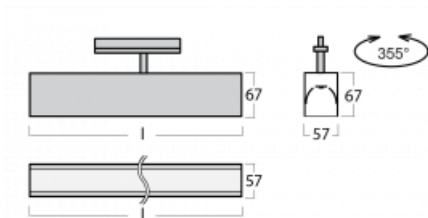

## Technical drawing

Type of installation	3 circuit track
Light distribution	Direct
Luminaire shape	Linear
Colour of the luminaires	Silver
Material	Aluminium
Lifetime	L90/B50 50 000 hours
Warranty	5 years
Description of luminaires	Luminaire 3 circuit track
Dimensions	1127 mm × 57 mm × 67 mm
Weight	3.1 kg
Light source	LED MODUL
Type of optical system	Opal diffuser
Luminous flux*	2030 lm
Colour Temperature	3000 K warm white
Luminous efficacy	122 lm/W
MacAdam Light source	2
Colour rendering index	80
UGR max. X=4H Y=8H, $\rho=70,50,20$	24.9