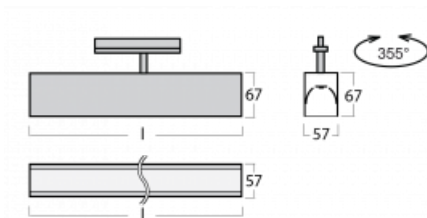

Luminaire

Lina60-T

04-600I-25GGE/840, W

The Lina60-T luminaires are based on the concept of Lina60 luminaires. In this case, however, the luminaires are installed in three-circuit tracks. These luminaires are suitable for supplementing accent lighting provided by other luminaires from our product range, for example Vali80-T. With its diffused light, Lina60-T helps to balance the lighting in the room by illuminating the communication zones, especially in the sales areas. The luminaires feature a support adapter in which the luminaire can be rotated along the Z axis thus modifying the arrangement of the system and also partially direct the light in a given space.

Technical drawing

Type of installation	3 circuit track
Light distribution	Direct
Luminaire shape	Linear
Colour of the luminaires	White
Material	Aluminium
Lifetime	L90/B50 50 000 hours
Warranty	60 months
Description of luminaires	Luminaire 3 circuit track
Dimensions	1408 mm × 57 mm × 67 mm
Weight	4 kg
Light source	LED MODUL
Type of optical system	Microprisma
Luminous flux	3410 lm ± 10 %
Colour Temperature	4000 K cool white
Luminous efficacy	110 lm/W
MacAdam Light source	2
Colour rendering index	80
UGR max. X=4H Y=8H, $\rho=70,50,20$	22.1