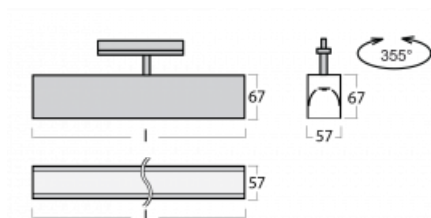

Luminaire

Lina60-T

04-600I-25GGE/840, S

The Lina60-T luminaires are based on the concept of Lina60 luminaires. In this case, however, the luminaires are installed in three-circuit tracks. These luminaires are suitable for supplementing accent lighting provided by other luminaires from our product range, for example Vali80-T. With its diffused light, Lina60-T helps to balance the lighting in the room by illuminating the communication zones, especially in the sales areas. The luminaires feature a support adapter in which the luminaire can be rotated along the Z axis thus modifying the arrangement of the system and also partially direct the light in a given space.

Technical drawing

Type of installation	3 circuit track
Light distribution	Direct
Luminaire shape	Linear
Colour of the luminaires	Silver
Material	Aluminium
Lifetime	L90/B50 50 000 hours
Warranty	5 years
Description of luminaires	Luminaire 3 circuit track
Dimensions	1408 mm × 57 mm × 67 mm
Weight	4 kg
Light source	LED MODUL
Type of optical system	Microprisma
Luminous flux*	3410 lm
Colour Temperature	4000 K cool white
Luminous efficacy	110 lm/W
MacAdam Light source	2
Colour rendering index	80
UGR max. X=4H Y=8H, $\rho=70,50,20$	22.1