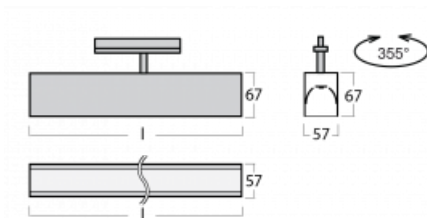

Luminaire

Lina60-T

04-600I-25GGE/840, S

The Lina60-T luminaires are based on the concept of Lina60 luminaires. In this case, however, the luminaires are installed in three-circuit tracks. These luminaires are suitable for supplementing accent lighting provided by other luminaires from our product range, for example Vali80-T. With its diffused light, Lina60-T helps to balance the lighting in the room by illuminating the communication zones, especially in the sales areas. The luminaires feature a support adapter in which the luminaire can be rotated along the Z axis thus modifying the arrangement of the system and also partially direct the light in a given space.

Technical drawing

Type of installation	3 circuit track
Light distribution	Direct
Luminaire shape	Linear
Colour of the luminaires	Silver
Material	Aluminium
Lifetime	L90/B50 50 000 hours
Warranty	60 months
Description of luminaires	Luminaire 3 circuit track
Dimensions	1408 mm × 57 mm × 67 mm
Weight	4 kg
Light source	LED MODUL
Type of optical system	Microprisma
Luminous flux	3410 lm ± 10 %
Colour Temperature	4000 K cool white
Luminous efficacy	110 lm/W
MacAdam Light source	2
Colour rendering index	80
UGR max. X=4H Y=8H, $\rho=70,50,20$	22.1