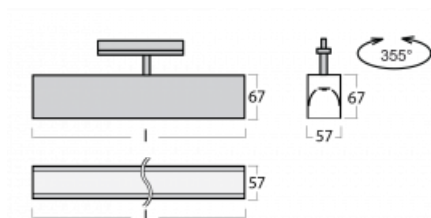

Luminaire

Lina60-T

04-600I-25GGE/840, B

The Lina60-T luminaires are based on the concept of Lina60 luminaires. In this case, however, the luminaires are installed in three-circuit tracks. These luminaires are suitable for supplementing accent lighting provided by other luminaires from our product range, for example Vali80-T. With its diffused light, Lina60-T helps to balance the lighting in the room by illuminating the communication zones, especially in the sales areas. The luminaires feature a support adapter in which the luminaire can be rotated along the Z axis thus modifying the arrangement of the system and also partially direct the light in a given space.

Technical drawing

| | |
|--|---------------------------|
| Type of installation | 3 circuit track |
| Light distribution | Direct |
| Luminaire shape | Linear |
| Colour of the luminaires | Black |
| Material | Aluminium |
| Lifetime | L90/B50 50 000 hours |
| Warranty | 5 years |
| Description of luminaires | Luminaire 3 circuit track |
| Dimensions | 1408 mm × 57 mm × 67 mm |
| Weight | 4 kg |
| Light source | LED MODUL |
| Type of optical system | Microprisma |
| Luminous flux* | 3410 lm |
| Colour Temperature | 4000 K cool white |
| Luminous efficacy | 110 lm/W |
| MacAdam Light source | 2 |
| Colour rendering index | 80 |
| UGR max. X=4H Y=8H, $\rho=70,50,20$ | 22.1 |