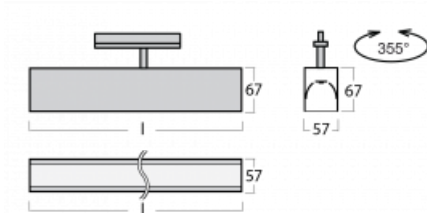

Luminaire

Lina60-T

04-600I-25GGE/830, W

The Lina60-T luminaires are based on the concept of Lina60 luminaires. In this case, however, the luminaires are installed in three-circuit tracks. These luminaires are suitable for supplementing accent lighting provided by other luminaires from our product range, for example Vali80-T. With its diffused light, Lina60-T helps to balance the lighting in the room by illuminating the communication zones, especially in the sales areas. The luminaires feature a support adapter in which the luminaire can be rotated along the Z axis thus modifying the arrangement of the system and also partially direct the light in a given space.

Technical drawing

Type of installation	3 circuit track
Light distribution	Direct
Luminaire shape	Linear
Colour of the luminaires	White
Material	Aluminium
Lifetime	L90/B50 50 000 hours
Warranty	60 months
Description of luminaires	Luminaire 3 circuit track
Dimensions	1408 mm × 57 mm × 67 mm
Light source	LED MODUL