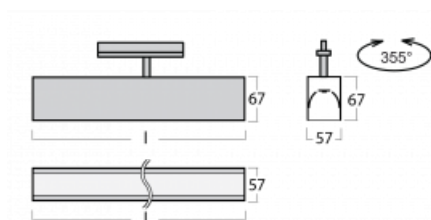

## Technical drawing

Type of installation	3 circuit track
Light distribution	Direct
Luminaire shape	Linear
Colour of the luminaires	Black
Material	Aluminium
Lifetime	L90/B50 50 000 hours
Warranty	5 years
Description of luminaires	Luminaire 3 circuit track
Dimensions	1408 mm × 57 mm × 67 mm
Light source	LED MODUL