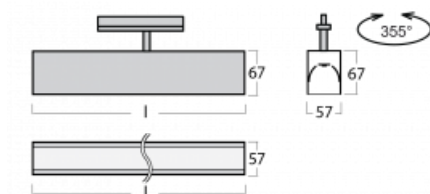

Luminaire

Lina60-T

04-600I-25GGE/830, B

The Lina60-T luminaires are based on the concept of Lina60 luminaires. In this case, however, the luminaires are installed in three-circuit tracks. These luminaires are suitable for supplementing accent lighting provided by other luminaires from our product range, for example Vali80-T. With its diffused light, Lina60-T helps to balance the lighting in the room by illuminating the communication zones, especially in the sales areas. The luminaires feature a support adapter in which the luminaire can be rotated along the Z axis thus modifying the arrangement of the system and also partially direct the light in a given space.

Technical drawing

Type of installation	3 circuit track
Light distribution	Direct
Luminaire shape	Linear
Colour of the luminaires	Black
Material	Aluminium
Lifetime	L90/B50 50 000 hours
Warranty	60 months
Description of luminaires	Luminaire 3 circuit track
Dimensions	1408 mm × 57 mm × 67 mm
Light source	LED MODUL