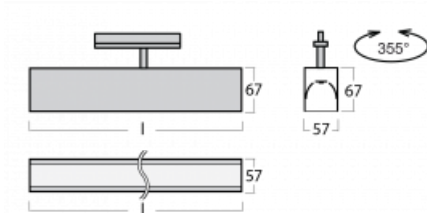

Luminaire

Lina60-T

04-600I-25GGD/840, S

The Lina60-T luminaires are based on the concept of Lina60 luminaires. In this case, however, the luminaires are installed in three-circuit tracks. These luminaires are suitable for supplementing accent lighting provided by other luminaires from our product range, for example Vali80-T. With its diffused light, Lina60-T helps to balance the lighting in the room by illuminating the communication zones, especially in the sales areas. The luminaires feature a support adapter in which the luminaire can be rotated along the Z axis thus modifying the arrangement of the system and also partially direct the light in a given space.

Technical drawing

Type of installation	3 circuit track
Light distribution	Direct
Luminaire shape	Linear
Colour of the luminaires	Silver
Material	Aluminium
Lifetime	L90/B50 50 000 hours
Warranty	60 months
Description of luminaires	Luminaire 3 circuit track
Dimensions	1408 mm × 57 mm × 67 mm
Light source	LED MODUL
Type of optical system	Microprisma
Luminous flux	3410 lm ± 10 %
Colour Temperature	4000 K cool white
Luminous efficacy	110 lm/W
MacAdam Light source	2
Colour rendering index	80
UGR max. X=4H Y=8H, ρ=70,50,20	22.1