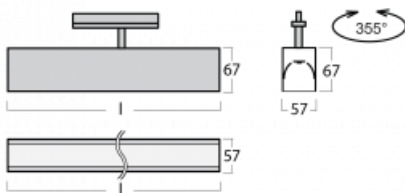

Luminaire

Lina60-T

04-600I-25GGD/840, B

The Lina60-T luminaires are based on the concept of Lina60 luminaires. In this case, however, the luminaires are installed in three-circuit tracks. These luminaires are suitable for supplementing accent lighting provided by other luminaires from our product range, for example Vali80-T. With its diffused light, Lina60-T helps to balance the lighting in the room by illuminating the communication zones, especially in the sales areas. The luminaires feature a support adapter in which the luminaire can be rotated along the Z axis thus modifying the arrangement of the system and also partially direct the light in a given space.

Technical drawing

Type of installation	3 circuit track
Light distribution	Direct
Luminaire shape	Linear
Colour of the luminaires	Black
Material	Aluminium
Lifetime	L90/B50 50 000 hours
Warranty	60 months
Description of luminaires	Luminaire 3 circuit track
Dimensions	1408 mm × 57 mm × 67 mm
Light source	LED MODUL
Type of optical system	Microprisma
Luminous flux	3410 lm ± 10 %
Colour Temperature	4000 K cool white
Luminous efficacy	110 lm/W
MacAdam Light source	2
Colour rendering index	80
UGR max. X=4H Y=8H, ρ=70,50,20	22.1