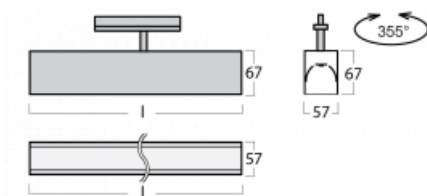

Luminaire

Lina60-T

04-600I-25GGD/840, B

The Lina60-T luminaires are based on the concept of Lina60 luminaires. In this case, however, the luminaires are installed in three-circuit tracks. These luminaires are suitable for supplementing accent lighting provided by other luminaires from our product range, for example Vali80-T. With its diffused light, Lina60-T helps to balance the lighting in the room by illuminating the communication zones, especially in the sales areas. The luminaires feature a support adapter in which the luminaire can be rotated along the Z axis thus modifying the arrangement of the system and also partially direct the light in a given space.

Technical drawing

Type of installation	3 circuit track
Light distribution	Direct
Luminaire shape	Linear
Colour of the luminaires	Black
Material	Aluminium
Lifetime	L90/B50 50 000 hours
Warranty	5 years
Description of luminaires	Luminaire 3 circuit track
Dimensions	1408 mm × 57 mm × 67 mm
Light source	LED MODUL
Type of optical system	Microprisma
Luminous flux*	3410 lm
Colour Temperature	4000 K cool white
Luminous efficacy	110 lm/W
MacAdam Light source	2
Colour rendering index	80
UGR max. X=4H Y=8H, ρ=70,50,20	22.1