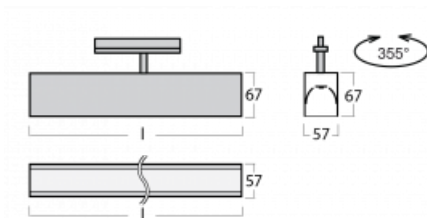

Luminaire

Lina60-T

04-600I-25GGD/830, S

The Lina60-T luminaires are based on the concept of Lina60 luminaires. In this case, however, the luminaires are installed in three-circuit tracks. These luminaires are suitable for supplementing accent lighting provided by other luminaires from our product range, for example Vali80-T. With its diffused light, Lina60-T helps to balance the lighting in the room by illuminating the communication zones, especially in the sales areas. The luminaires feature a support adapter in which the luminaire can be rotated along the Z axis thus modifying the arrangement of the system and also partially direct the light in a given space.

Technical drawing

Type of installation	3 circuit track
Light distribution	Direct
Luminaire shape	Linear
Colour of the luminaires	Silver
Material	Aluminium
Lifetime	L90/B50 50 000 hours
Warranty	5 years
Description of luminaires	Luminaire 3 circuit track
Dimensions	1408 mm × 57 mm × 67 mm
Light source	LED MODUL
Type of optical system	Microprisma
Luminous flux*	3240 lm
Colour Temperature	3000 K warm white
Luminous efficacy	105 lm/W
MacAdam Light source	2
Colour rendering index	80
UGR max. X=4H Y=8H, ρ=70,50,20	21.9