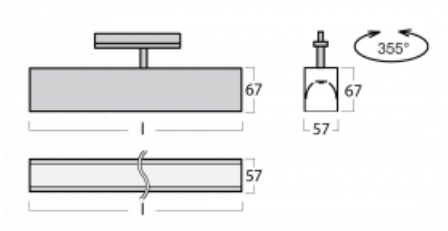

Luminaire

Lina60-T

04-600I-25GGD/830, B

The Lina60-T luminaires are based on the concept of Lina60 luminaires. In this case, however, the luminaires are installed in three-circuit tracks. These luminaires are suitable for supplementing accent lighting provided by other luminaires from our product range, for example Vali80-T. With its diffused light, Lina60-T helps to balance the lighting in the room by illuminating the communication zones, especially in the sales areas. The luminaires feature a support adapter in which the luminaire can be rotated along the Z axis thus modifying the arrangement of the system and also partially direct the light in a given space.

Technical drawing

Type of installation	3 circuit track
Light distribution	Direct
Luminaire shape	Linear
Colour of the luminaires	Black
Material	Aluminium
Lifetime	L90/B50 50 000 hours
Warranty	5 years
Description of luminaires	Luminaire 3 circuit track
Dimensions	1408 mm × 57 mm × 67 mm
Light source	LED MODUL
Type of optical system	Microprisma
Luminous flux*	3240 lm
Colour Temperature	3000 K warm white
Luminous efficacy	105 lm/W
MacAdam Light source	2
Colour rendering index	80
UGR max. X=4H Y=8H, ρ=70,50,20	21.9