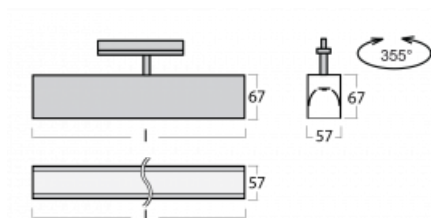

Luminaire

Lina60-T

04-600I-25GGD/830, B

The Lina60-T luminaires are based on the concept of Lina60 luminaires. In this case, however, the luminaires are installed in three-circuit tracks. These luminaires are suitable for supplementing accent lighting provided by other luminaires from our product range, for example Vali80-T. With its diffused light, Lina60-T helps to balance the lighting in the room by illuminating the communication zones, especially in the sales areas. The luminaires feature a support adapter in which the luminaire can be rotated along the Z axis thus modifying the arrangement of the system and also partially direct the light in a given space.

Technical drawing

Type of installation	3 circuit track
Light distribution	Direct
Luminaire shape	Linear
Colour of the luminaires	Black
Material	Aluminium
Lifetime	L90/B50 50 000 hours
Warranty	60 months
Description of luminaires	Luminaire 3 circuit track
Dimensions	1408 mm × 57 mm × 67 mm
Light source	LED MODUL
Type of optical system	Microprisma
Luminous flux	3240 lm ± 10 %
Colour Temperature	3000 K warm white
Luminous efficacy	105 lm/W
MacAdam Light source	2
Colour rendering index	80
UGR max. X=4H Y=8H, ρ=70,50,20	21.9