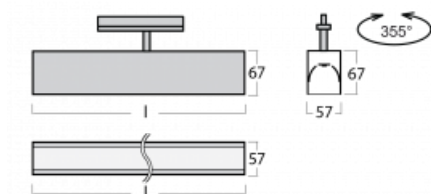

Luminaire

Lina60-T

04-600I-25GEE/840, W

The Lina60-T luminaires are based on the concept of Lina60 luminaires. In this case, however, the luminaires are installed in three-circuit tracks. These luminaires are suitable for supplementing accent lighting provided by other luminaires from our product range, for example Vali80-T. With its diffused light, Lina60-T helps to balance the lighting in the room by illuminating the communication zones, especially in the sales areas. The luminaires feature a support adapter in which the luminaire can be rotated along the Z axis thus modifying the arrangement of the system and also partially direct the light in a given space.

Technical drawing

Type of installation	3 circuit track
Light distribution	Direct
Luminaire shape	Linear
Colour of the luminaires	White
Material	Aluminium
Lifetime	L90/B50 50 000 hours
Warranty	60 months
Description of luminaires	Luminaire 3 circuit track
Dimensions	1408 mm × 57 mm × 67 mm
Light source	LED MODUL
Type of optical system	Microprisma
Luminous flux	1180 lm ± 10 %
Colour Temperature	4000 K cool white
Luminous efficacy	120 lm/W
MacAdam Light source	2
Colour rendering index	80
UGR max. X=4H Y=8H, ρ=70,50,20	18.4