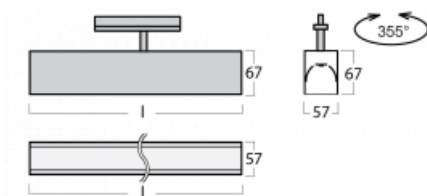

## Technical drawing

Type of installation	3 circuit track
Light distribution	Direct
Luminaire shape	Linear
Colour of the luminaires	White
Material	Aluminium
Lifetime	L90/B50 50 000 hours
Warranty	5 years
Description of luminaires	Luminaire 3 circuit track
Dimensions	1408 mm × 57 mm × 67 mm
Light source	LED MODUL