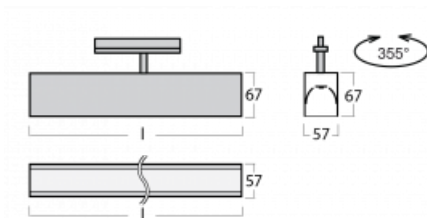

Luminaire

Lina60-T

04-600I-25GEE/840, S

The Lina60-T luminaires are based on the concept of Lina60 luminaires. In this case, however, the luminaires are installed in three-circuit tracks. These luminaires are suitable for supplementing accent lighting provided by other luminaires from our product range, for example Vali80-T. With its diffused light, Lina60-T helps to balance the lighting in the room by illuminating the communication zones, especially in the sales areas. The luminaires feature a support adapter in which the luminaire can be rotated along the Z axis thus modifying the arrangement of the system and also partially direct the light in a given space.

Technical drawing

| | |
|---------------------------|---------------------------|
| Type of installation | 3 circuit track |
| Light distribution | Direct |
| Luminaire shape | Linear |
| Colour of the luminaires | Silver |
| Material | Aluminium |
| Lifetime | L90/B50 50 000 hours |
| Warranty | 5 years |
| Description of luminaires | Luminaire 3 circuit track |
| Dimensions | 1408 mm × 57 mm × 67 mm |
| Light source | LED MODUL |