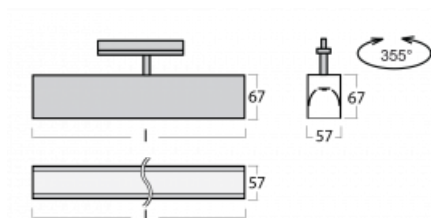

Luminaire

Lina60-T

04-600I-25GEE/840, B

The Lina60-T luminaires are based on the concept of Lina60 luminaires. In this case, however, the luminaires are installed in three-circuit tracks. These luminaires are suitable for supplementing accent lighting provided by other luminaires from our product range, for example Vali80-T. With its diffused light, Lina60-T helps to balance the lighting in the room by illuminating the communication zones, especially in the sales areas. The luminaires feature a support adapter in which the luminaire can be rotated along the Z axis thus modifying the arrangement of the system and also partially direct the light in a given space.

Technical drawing

Type of installation	3 circuit track
Light distribution	Direct
Luminaire shape	Linear
Colour of the luminaires	Black
Material	Aluminium
Lifetime	L90/B50 50 000 hours
Warranty	5 years
Description of luminaires	Luminaire 3 circuit track
Dimensions	1408 mm × 57 mm × 67 mm
Light source	LED MODUL