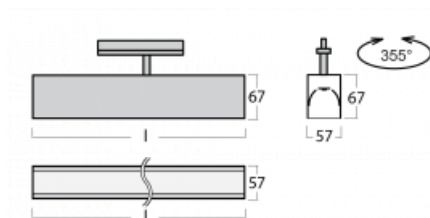

## Technical drawing

Type of installation	3 circuit track
Light distribution	Direct
Luminaire shape	Linear
Colour of the luminaires	Black
Material	Aluminium
Lifetime	L90/B50 50 000 hours
Warranty	5 years
Description of luminaires	Luminaire 3 circuit track
Dimensions	1408 mm × 57 mm × 67 mm
Light source	LED MODUL