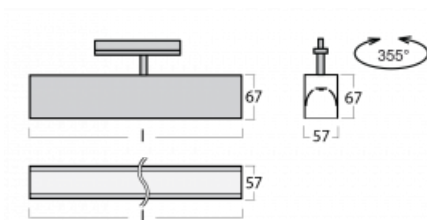

Luminaire

Lina60-T

04-600I-25GEE/830, W

The Lina60-T luminaires are based on the concept of Lina60 luminaires. In this case, however, the luminaires are installed in three-circuit tracks. These luminaires are suitable for supplementing accent lighting provided by other luminaires from our product range, for example Vali80-T. With its diffused light, Lina60-T helps to balance the lighting in the room by illuminating the communication zones, especially in the sales areas. The luminaires feature a support adapter in which the luminaire can be rotated along the Z axis thus modifying the arrangement of the system and also partially direct the light in a given space.

Technical drawing

| | |
|-----------------------------------|---------------------------|
| Type of installation | 3 circuit track |
| Light distribution | Direct |
| Luminaire shape | Linear |
| Colour of the luminaires | White |
| Material | Aluminium |
| Lifetime | L90/B50 50 000 hours |
| Warranty | 5 years |
| Description of luminaires | Luminaire 3 circuit track |
| Dimensions | 1408 mm × 57 mm × 67 mm |
| Light source | LED MODUL |
| Type of optical system | Microprisma |
| Luminous flux* | 1130 lm |
| Colour Temperature | 3000 K warm white |
| Luminous efficacy | 115 lm/W |
| MacAdam Light source | 2 |
| Colour rendering index | 80 |
| UGR max. X=4H Y=8H, ρ=70,50,20 | 18.2 |