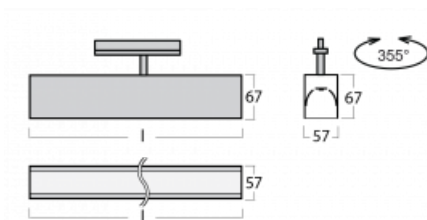

Luminaire

Lina60-T

04-600I-25GEE/830, S

The Lina60-T luminaires are based on the concept of Lina60 luminaires. In this case, however, the luminaires are installed in three-circuit tracks. These luminaires are suitable for supplementing accent lighting provided by other luminaires from our product range, for example Vali80-T. With its diffused light, Lina60-T helps to balance the lighting in the room by illuminating the communication zones, especially in the sales areas. The luminaires feature a support adapter in which the luminaire can be rotated along the Z axis thus modifying the arrangement of the system and also partially direct the light in a given space.

Technical drawing

Type of installation	3 circuit track
Light distribution	Direct
Luminaire shape	Linear
Colour of the luminaires	Silver
Material	Aluminium
Lifetime	L90/B50 50 000 hours
Warranty	60 months
Description of luminaires	Luminaire 3 circuit track
Dimensions	1408 mm × 57 mm × 67 mm
Light source	LED MODUL
Type of optical system	Microprisma
Luminous flux	1130 lm ± 10 %
Colour Temperature	3000 K warm white
Luminous efficacy	115 lm/W
MacAdam Light source	2
Colour rendering index	80
UGR max. X=4H Y=8H, ρ=70,50,20	18.2