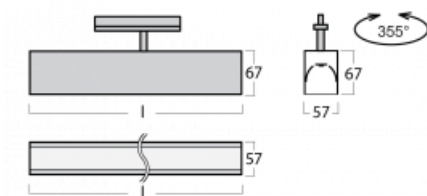

Luminaire

Lina60-T

04-600I-25GEE/830, B

The Lina60-T luminaires are based on the concept of Lina60 luminaires. In this case, however, the luminaires are installed in three-circuit tracks. These luminaires are suitable for supplementing accent lighting provided by other luminaires from our product range, for example Vali80-T. With its diffused light, Lina60-T helps to balance the lighting in the room by illuminating the communication zones, especially in the sales areas. The luminaires feature a support adapter in which the luminaire can be rotated along the Z axis thus modifying the arrangement of the system and also partially direct the light in a given space.

Technical drawing

Type of installation	3 circuit track
Light distribution	Direct
Luminaire shape	Linear
Colour of the luminaires	Black
Material	Aluminium
Lifetime	L90/B50 50 000 hours
Warranty	60 months
Description of luminaires	Luminaire 3 circuit track
Dimensions	1408 mm × 57 mm × 67 mm
Light source	LED MODUL
Type of optical system	Microprisma
Luminous flux	1130 lm ± 10 %
Colour Temperature	3000 K warm white
Luminous efficacy	115 lm/W
MacAdam Light source	2
Colour rendering index	80
UGR max. X=4H Y=8H, ρ=70,50,20	18.2