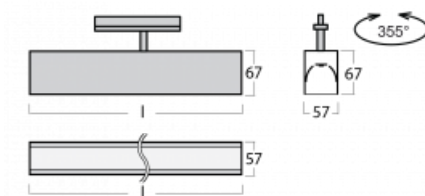

Luminaire

Lina60-T

04-600I-25GED/840, W

The Lina60-T luminaires are based on the concept of Lina60 luminaires. In this case, however, the luminaires are installed in three-circuit tracks. These luminaires are suitable for supplementing accent lighting provided by other luminaires from our product range, for example Vali80-T. With its diffused light, Lina60-T helps to balance the lighting in the room by illuminating the communication zones, especially in the sales areas. The luminaires feature a support adapter in which the luminaire can be rotated along the Z axis thus modifying the arrangement of the system and also partially direct the light in a given space.

Technical drawing

Type of installation	3 circuit track
Light distribution	Direct
Luminaire shape	Linear
Colour of the luminaires	White
Material	Aluminium
Lifetime	L90/B50 50 000 hours
Warranty	5 years
Description of luminaires	Luminaire 3 circuit track
Dimensions	1408 mm × 57 mm × 67 mm
Light source	LED MODUL
Type of optical system	Microprisma
Luminous flux*	1180 lm
Colour Temperature	4000 K cool white
Luminous efficacy	120 lm/W
MacAdam Light source	2
Colour rendering index	80
UGR max. X=4H Y=8H, ρ=70,50,20	18.4