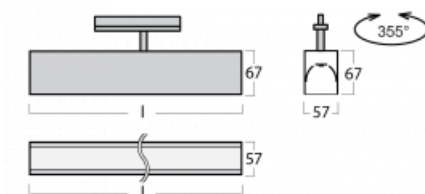

Luminaire

Lina60-T

04-600I-25GED/840, W

The Lina60-T luminaires are based on the concept of Lina60 luminaires. In this case, however, the luminaires are installed in three-circuit tracks. These luminaires are suitable for supplementing accent lighting provided by other luminaires from our product range, for example Vali80-T. With its diffused light, Lina60-T helps to balance the lighting in the room by illuminating the communication zones, especially in the sales areas. The luminaires feature a support adapter in which the luminaire can be rotated along the Z axis thus modifying the arrangement of the system and also partially direct the light in a given space.

Technical drawing

Type of installation	3 circuit track
Light distribution	Direct
Luminaire shape	Linear
Colour of the luminaires	White
Material	Aluminium
Lifetime	L90/B50 50 000 hours
Warranty	60 months
Description of luminaires	Luminaire 3 circuit track
Dimensions	1408 mm × 57 mm × 67 mm
Light source	LED MODUL