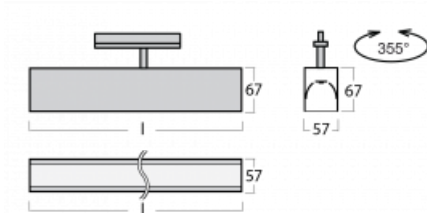

Luminaire

Lina60-T

04-600I-25GED/840, S

The Lina60-T luminaires are based on the concept of Lina60 luminaires. In this case, however, the luminaires are installed in three-circuit tracks. These luminaires are suitable for supplementing accent lighting provided by other luminaires from our product range, for example Vali80-T. With its diffused light, Lina60-T helps to balance the lighting in the room by illuminating the communication zones, especially in the sales areas. The luminaires feature a support adapter in which the luminaire can be rotated along the Z axis thus modifying the arrangement of the system and also partially direct the light in a given space.

Technical drawing

Type of installation	3 circuit track
Light distribution	Direct
Luminaire shape	Linear
Colour of the luminaires	Silver
Material	Aluminium
Lifetime	L90/B50 50 000 hours
Warranty	60 months
Description of luminaires	Luminaire 3 circuit track
Dimensions	1408 mm × 57 mm × 67 mm
Light source	LED MODUL
Type of optical system	Microprisma
Luminous flux	1180 lm ± 10 %
Colour Temperature	4000 K cool white
Luminous efficacy	120 lm/W
MacAdam Light source	2
Colour rendering index	80
UGR max. X=4H Y=8H, ρ=70,50,20	18.4