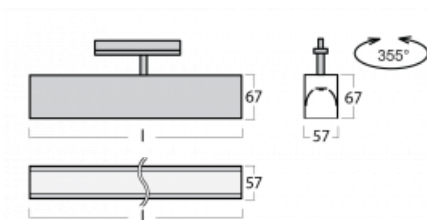

Luminaire

Lina60-T

04-600I-25GED/840, S

The Lina60-T luminaires are based on the concept of Lina60 luminaires. In this case, however, the luminaires are installed in three-circuit tracks. These luminaires are suitable for supplementing accent lighting provided by other luminaires from our product range, for example Vali80-T. With its diffused light, Lina60-T helps to balance the lighting in the room by illuminating the communication zones, especially in the sales areas. The luminaires feature a support adapter in which the luminaire can be rotated along the Z axis thus modifying the arrangement of the system and also partially direct the light in a given space.

Technical drawing

Type of installation	3 circuit track
Light distribution	Direct
Luminaire shape	Linear
Colour of the luminaires	Silver
Material	Aluminium
Lifetime	L90/B50 50 000 hours
Warranty	5 years
Description of luminaires	Luminaire 3 circuit track
Dimensions	1408 mm × 57 mm × 67 mm
Light source	LED MODUL
Type of optical system	Microprisma
Luminous flux*	1180 lm
Colour Temperature	4000 K cool white
Luminous efficacy	120 lm/W
MacAdam Light source	2
Colour rendering index	80
UGR max. X=4H Y=8H, ρ=70,50,20	18.4