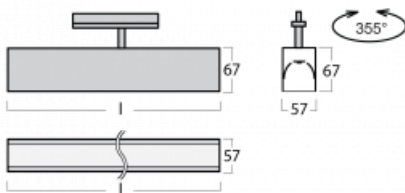

Luminaire

Lina60-T

04-600I-25GED/840, B

The Lina60-T luminaires are based on the concept of Lina60 luminaires. In this case, however, the luminaires are installed in three-circuit tracks. These luminaires are suitable for supplementing accent lighting provided by other luminaires from our product range, for example Vali80-T. With its diffused light, Lina60-T helps to balance the lighting in the room by illuminating the communication zones, especially in the sales areas. The luminaires feature a support adapter in which the luminaire can be rotated along the Z axis thus modifying the arrangement of the system and also partially direct the light in a given space.

Technical drawing

Type of installation	3 circuit track
Light distribution	Direct
Luminaire shape	Linear
Colour of the luminaires	Black
Material	Aluminium
Lifetime	L90/B50 50 000 hours
Warranty	5 years
Description of luminaires	Luminaire 3 circuit track
Dimensions	1408 mm × 57 mm × 67 mm
Light source	LED MODUL
Type of optical system	Microprisma
Luminous flux	1180 lm ± 10 %
Colour Temperature	4000 K cool white
Luminous efficacy	120 lm/W
MacAdam Light source	2
Colour rendering index	80
UGR max. X=4H Y=8H, ρ=70,50,20	18.4