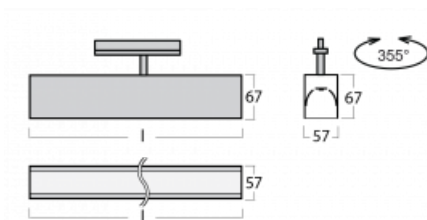

Luminaire

Lina60-T

04-600I-25GED/830, S

The Lina60-T luminaires are based on the concept of Lina60 luminaires. In this case, however, the luminaires are installed in three-circuit tracks. These luminaires are suitable for supplementing accent lighting provided by other luminaires from our product range, for example Vali80-T. With its diffused light, Lina60-T helps to balance the lighting in the room by illuminating the communication zones, especially in the sales areas. The luminaires feature a support adapter in which the luminaire can be rotated along the Z axis thus modifying the arrangement of the system and also partially direct the light in a given space.

Technical drawing

Type of installation	3 circuit track
Light distribution	Direct
Luminaire shape	Linear
Colour of the luminaires	Silver
Material	Aluminium
Lifetime	L90/B50 50 000 hours
Warranty	60 months
Description of luminaires	Luminaire 3 circuit track
Dimensions	1408 mm × 57 mm × 67 mm
Light source	LED MODUL
Type of optical system	Microprisma
Luminous flux	1130 lm ± 10 %
Colour Temperature	3000 K warm white
Luminous efficacy	115 lm/W
MacAdam Light source	2
Colour rendering index	80
UGR max. X=4H Y=8H, ρ=70,50,20	18.2