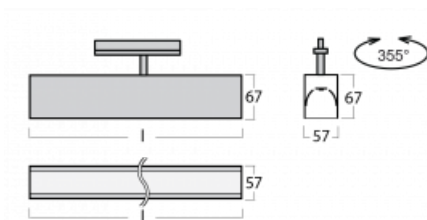

## Technical drawing

Type of installation	3 circuit track
Light distribution	Direct
Luminaire shape	Linear
Colour of the luminaires	White
Material	Aluminium
Lifetime	L90/B50 50 000 hours
Warranty	5 years
Description of luminaires	Luminaire 3 circuit track
Dimensions	1127 mm × 57 mm × 67 mm
Light source	LED MODUL
Type of optical system	Microprisma
Luminous flux*	2720 lm
Colour Temperature	4000 K cool white
Luminous efficacy	110 lm/W
MacAdam Light source	2
Colour rendering index	80
UGR max. X=4H Y=8H, ρ=70,50,20	22.1