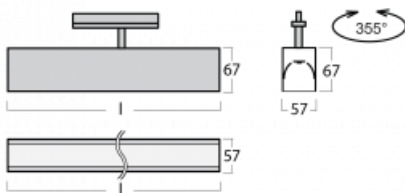

Luminaire

Lina60-T

04-600I-20GGE/840, S

The Lina60-T luminaires are based on the concept of Lina60 luminaires. In this case, however, the luminaires are installed in three-circuit tracks. These luminaires are suitable for supplementing accent lighting provided by other luminaires from our product range, for example Vali80-T. With its diffused light, Lina60-T helps to balance the lighting in the room by illuminating the communication zones, especially in the sales areas. The luminaires feature a support adapter in which the luminaire can be rotated along the Z axis thus modifying the arrangement of the system and also partially direct the light in a given space.

Technical drawing

Type of installation	3 circuit track
Light distribution	Direct
Luminaire shape	Linear
Colour of the luminaires	Silver
Material	Aluminium
Lifetime	L90/B50 50 000 hours
Warranty	5 years
Description of luminaires	Luminaire 3 circuit track
Dimensions	1127 mm × 57 mm × 67 mm
Light source	LED MODUL