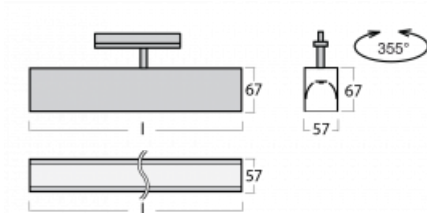

Luminaire

Lina60-T

04-600I-20GGE/840, S

The Lina60-T luminaires are based on the concept of Lina60 luminaires. In this case, however, the luminaires are installed in three-circuit tracks. These luminaires are suitable for supplementing accent lighting provided by other luminaires from our product range, for example Vali80-T. With its diffused light, Lina60-T helps to balance the lighting in the room by illuminating the communication zones, especially in the sales areas. The luminaires feature a support adapter in which the luminaire can be rotated along the Z axis thus modifying the arrangement of the system and also partially direct the light in a given space.

Technical drawing

Type of installation	3 circuit track
Light distribution	Direct
Luminaire shape	Linear
Colour of the luminaires	Silver
Material	Aluminium
Lifetime	L90/B50 50 000 hours
Warranty	60 months
Description of luminaires	Luminaire 3 circuit track
Dimensions	1127 mm × 57 mm × 67 mm
Light source	LED MODUL
Type of optical system	Microprisma
Luminous flux	2720 lm ± 10 %
Colour Temperature	4000 K cool white
Luminous efficacy	110 lm/W
MacAdam Light source	2
Colour rendering index	80
UGR max. X=4H Y=8H, ρ=70,50,20	22.1