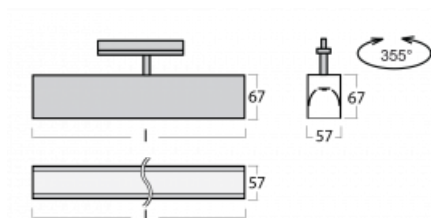

Luminaire

Lina60-T

04-600I-20GGE/830, S

The Lina60-T luminaires are based on the concept of Lina60 luminaires. In this case, however, the luminaires are installed in three-circuit tracks. These luminaires are suitable for supplementing accent lighting provided by other luminaires from our product range, for example Vali80-T. With its diffused light, Lina60-T helps to balance the lighting in the room by illuminating the communication zones, especially in the sales areas. The luminaires feature a support adapter in which the luminaire can be rotated along the Z axis thus modifying the arrangement of the system and also partially direct the light in a given space.

Technical drawing

Type of installation	3 circuit track
Light distribution	Direct
Luminaire shape	Linear
Colour of the luminaires	Silver
Material	Aluminium
Lifetime	L90/B50 50 000 hours
Warranty	5 years
Description of luminaires	Luminaire 3 circuit track
Dimensions	1127 mm × 57 mm × 67 mm
Weight	3.2 kg
Light source	LED MODUL
Type of optical system	Microprisma
Luminous flux*	2590 lm
Colour Temperature	3000 K warm white
Luminous efficacy	104 lm/W
MacAdam Light source	2
Colour rendering index	80
UGR max. X=4H Y=8H, $\rho=70,50,20$	21.9