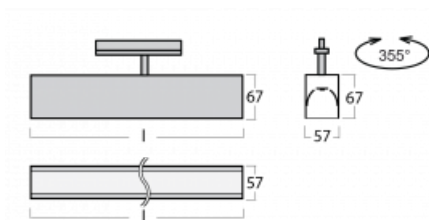

## Technical drawing

Type of installation	3 circuit track
Light distribution	Direct
Luminaire shape	Linear
Colour of the luminaires	Silver
Material	Aluminium
Lifetime	L90/B50 50 000 hours
Warranty	60 months
Description of luminaires	Luminaire 3 circuit track
Dimensions	1127 mm × 57 mm × 67 mm
Weight	3.2 kg
Light source	LED MODUL
Type of optical system	Microprisma
Luminous flux	2590 lm ± 10 %
Colour Temperature	3000 K warm white
Luminous efficacy	104 lm/W
MacAdam Light source	2
Colour rendering index	80
UGR max. X=4H Y=8H, $\rho=70,50,20$	21.9