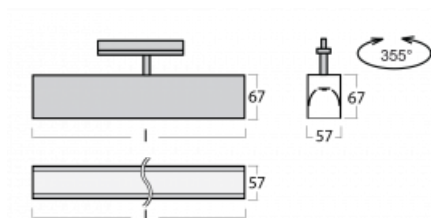

Luminaire

Lina60-T

04-600I-20GGE/830, B

The Lina60-T luminaires are based on the concept of Lina60 luminaires. In this case, however, the luminaires are installed in three-circuit tracks. These luminaires are suitable for supplementing accent lighting provided by other luminaires from our product range, for example Vali80-T. With its diffused light, Lina60-T helps to balance the lighting in the room by illuminating the communication zones, especially in the sales areas. The luminaires feature a support adapter in which the luminaire can be rotated along the Z axis thus modifying the arrangement of the system and also partially direct the light in a given space.

Technical drawing

Type of installation	3 circuit track
Light distribution	Direct
Luminaire shape	Linear
Colour of the luminaires	Black
Material	Aluminium
Lifetime	L90/B50 50 000 hours
Warranty	5 years
Description of luminaires	Luminaire 3 circuit track
Dimensions	1127 mm × 57 mm × 67 mm
Weight	3.2 kg
Light source	LED MODUL
Type of optical system	Microprisma
Luminous flux*	2590 lm
Colour Temperature	3000 K warm white
Luminous efficacy	104 lm/W
MacAdam Light source	2
Colour rendering index	80
UGR max. X=4H Y=8H, $\rho=70,50,20$	21.9