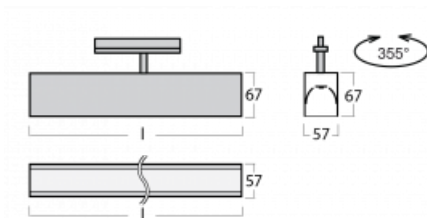

## Technical drawing

Type of installation	3 circuit track
Light distribution	Direct
Luminaire shape	Linear
Colour of the luminaires	Black
Material	Aluminium
Lifetime	L90/B50 50 000 hours
Warranty	60 months
Description of luminaires	Luminaire 3 circuit track
Dimensions	1127 mm × 57 mm × 67 mm
Weight	3.2 kg
Light source	LED MODUL
Type of optical system	Microprisma
Luminous flux	2590 lm ± 10 %
Colour Temperature	3000 K warm white
Luminous efficacy	104 lm/W
MacAdam Light source	2
Colour rendering index	80
UGR max. X=4H Y=8H, $\rho=70,50,20$	21.9