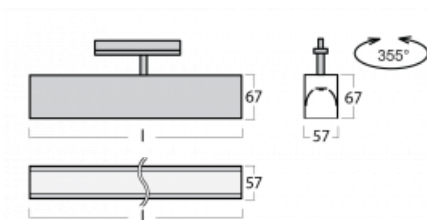

Luminaire

Lina60-T

04-600I-20GGD/840, W

The Lina60-T luminaires are based on the concept of Lina60 luminaires. In this case, however, the luminaires are installed in three-circuit tracks. These luminaires are suitable for supplementing accent lighting provided by other luminaires from our product range, for example Vali80-T. With its diffused light, Lina60-T helps to balance the lighting in the room by illuminating the communication zones, especially in the sales areas. The luminaires feature a support adapter in which the luminaire can be rotated along the Z axis thus modifying the arrangement of the system and also partially direct the light in a given space.

Technical drawing

Type of installation	3 circuit track
Light distribution	Direct
Luminaire shape	Linear
Colour of the luminaires	White
Material	Aluminium
Lifetime	L90/B50 50 000 hours
Warranty	60 months
Description of luminaires	Luminaire 3 circuit track
Dimensions	1127 mm × 57 mm × 67 mm
Light source	LED MODUL
Type of optical system	Microprisma
Luminous flux	2720 lm ± 10 %
Colour Temperature	4000 K cool white
Luminous efficacy	110 lm/W
MacAdam Light source	2
Colour rendering index	80
UGR max. X=4H Y=8H, ρ=70,50,20	22.1