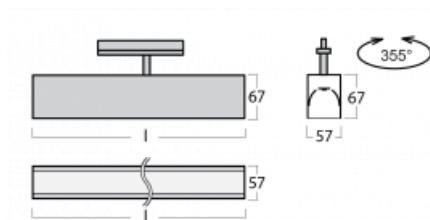

Luminaire

Lina60-T

04-600I-20GGD/840, S

The Lina60-T luminaires are based on the concept of Lina60 luminaires. In this case, however, the luminaires are installed in three-circuit tracks. These luminaires are suitable for supplementing accent lighting provided by other luminaires from our product range, for example Vali80-T. With its diffused light, Lina60-T helps to balance the lighting in the room by illuminating the communication zones, especially in the sales areas. The luminaires feature a support adapter in which the luminaire can be rotated along the Z axis thus modifying the arrangement of the system and also partially direct the light in a given space.

Technical drawing

Type of installation	3 circuit track
Light distribution	Direct
Luminaire shape	Linear
Colour of the luminaires	Silver
Material	Aluminium
Lifetime	L90/B50 50 000 hours
Warranty	5 years
Description of luminaires	Luminaire 3 circuit track
Dimensions	1127 mm × 57 mm × 67 mm
Light source	LED MODUL
Type of optical system	Microprisma
Luminous flux*	2720 lm
Colour Temperature	4000 K cool white
Luminous efficacy	110 lm/W
MacAdam Light source	2
Colour rendering index	80
UGR max. X=4H Y=8H, ρ=70,50,20	22.1