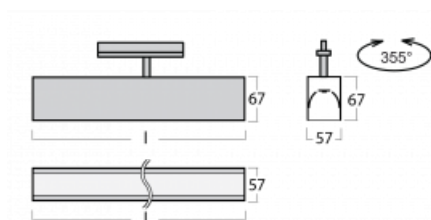

Luminaire

Lina60-T

04-600I-20GGD/840, B

The Lina60-T luminaires are based on the concept of Lina60 luminaires. In this case, however, the luminaires are installed in three-circuit tracks. These luminaires are suitable for supplementing accent lighting provided by other luminaires from our product range, for example Vali80-T. With its diffused light, Lina60-T helps to balance the lighting in the room by illuminating the communication zones, especially in the sales areas. The luminaires feature a support adapter in which the luminaire can be rotated along the Z axis thus modifying the arrangement of the system and also partially direct the light in a given space.

Technical drawing

Type of installation	3 circuit track
Light distribution	Direct
Luminaire shape	Linear
Colour of the luminaires	Black
Material	Aluminium
Lifetime	L90/B50 50 000 hours
Warranty	5 years
Description of luminaires	Luminaire 3 circuit track
Dimensions	1127 mm × 57 mm × 67 mm
Light source	LED MODUL
Type of optical system	Microprisma
Luminous flux*	2720 lm
Colour Temperature	4000 K cool white
Luminous efficacy	110 lm/W
MacAdam Light source	2
Colour rendering index	80
UGR max. X=4H Y=8H, ρ=70,50,20	22.1