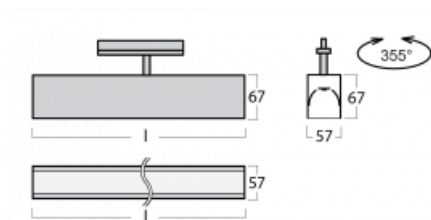

Luminaire

Lina60-T

04-600I-20GGD/840, B

The Lina60-T luminaires are based on the concept of Lina60 luminaires. In this case, however, the luminaires are installed in three-circuit tracks. These luminaires are suitable for supplementing accent lighting provided by other luminaires from our product range, for example Vali80-T. With its diffused light, Lina60-T helps to balance the lighting in the room by illuminating the communication zones, especially in the sales areas. The luminaires feature a support adapter in which the luminaire can be rotated along the Z axis thus modifying the arrangement of the system and also partially direct the light in a given space.

Technical drawing

| | |
|-----------------------------------|---------------------------|
| Type of installation | 3 circuit track |
| Light distribution | Direct |
| Luminaire shape | Linear |
| Colour of the luminaires | Black |
| Material | Aluminium |
| Lifetime | L90/B50 50 000 hours |
| Warranty | 60 months |
| Description of luminaires | Luminaire 3 circuit track |
| Dimensions | 1127 mm × 57 mm × 67 mm |
| Light source | LED MODUL |
| Type of optical system | Microprisma |
| Luminous flux | 2720 lm ± 10 % |
| Colour Temperature | 4000 K cool white |
| Luminous efficacy | 110 lm/W |
| MacAdam Light source | 2 |
| Colour rendering index | 80 |
| UGR max. X=4H Y=8H, ρ=70,50,20 | 22.1 |